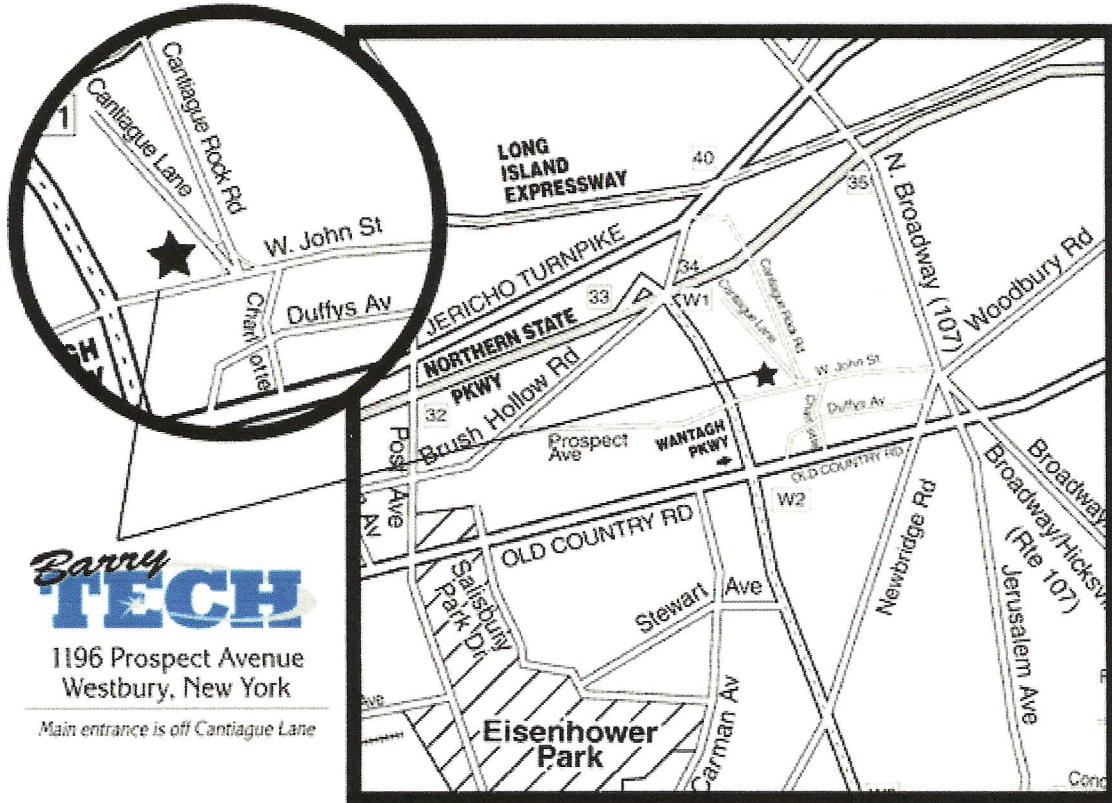

DIRECTIONS:

Nassau BOCES Barry Tech Center ▪ 1196 Prospect Avenue Westbury, NY 11590

Take Wantagh State Pkwy. to Exit W2E (Old Country Rd. east). Go two traffic lights and turn left on Charlotte Avenue. Go to the end, make a left on West John St. At the first traffic light, make a soft right onto Cantiague Ln. Building is on left, go to first driveway and turn left into parking lot.